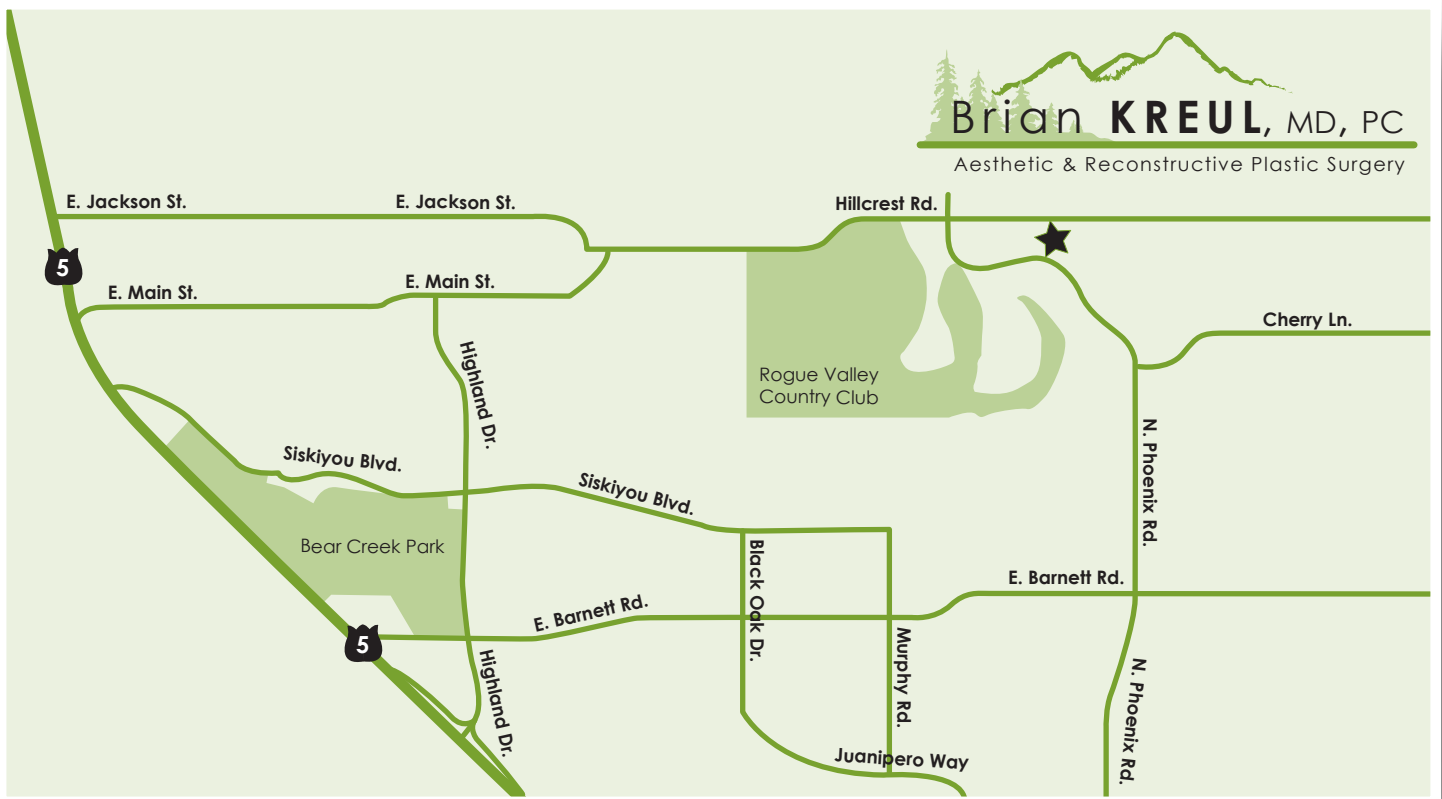

## Directions to our Office

- **FROM CENTRAL POINT** Take exit 27 and turn left on Highland Drive then you will turn right onto East Barnett Road. Follow East Barnett road for a couple miles and then turn left onto North Phoenix Road. Next, turn right onto Hillcrest Road and the office will be approximately 1/4 mile down the road on the right side.
- **FROM FROM ASHLAND** Take exit 27 and turn right on Highland Drive then you will turn right onto East Barnett Road. Follow East Barnett road for a couple miles and then turn left onto North Phoenix Road. Next, turn right onto Hillcrest Road and the office will be approximately 1/4 mile down the road on the right side.
- **FROM NORTH PHOENIX ROAD** Continue traveling North until you reach Hillcrest Road and turn right. The office will be approximately 1/4 mile down the road on the right side.

3200 Hillcrest Park Drive, Suite 200  
Medford, Oregon 97504